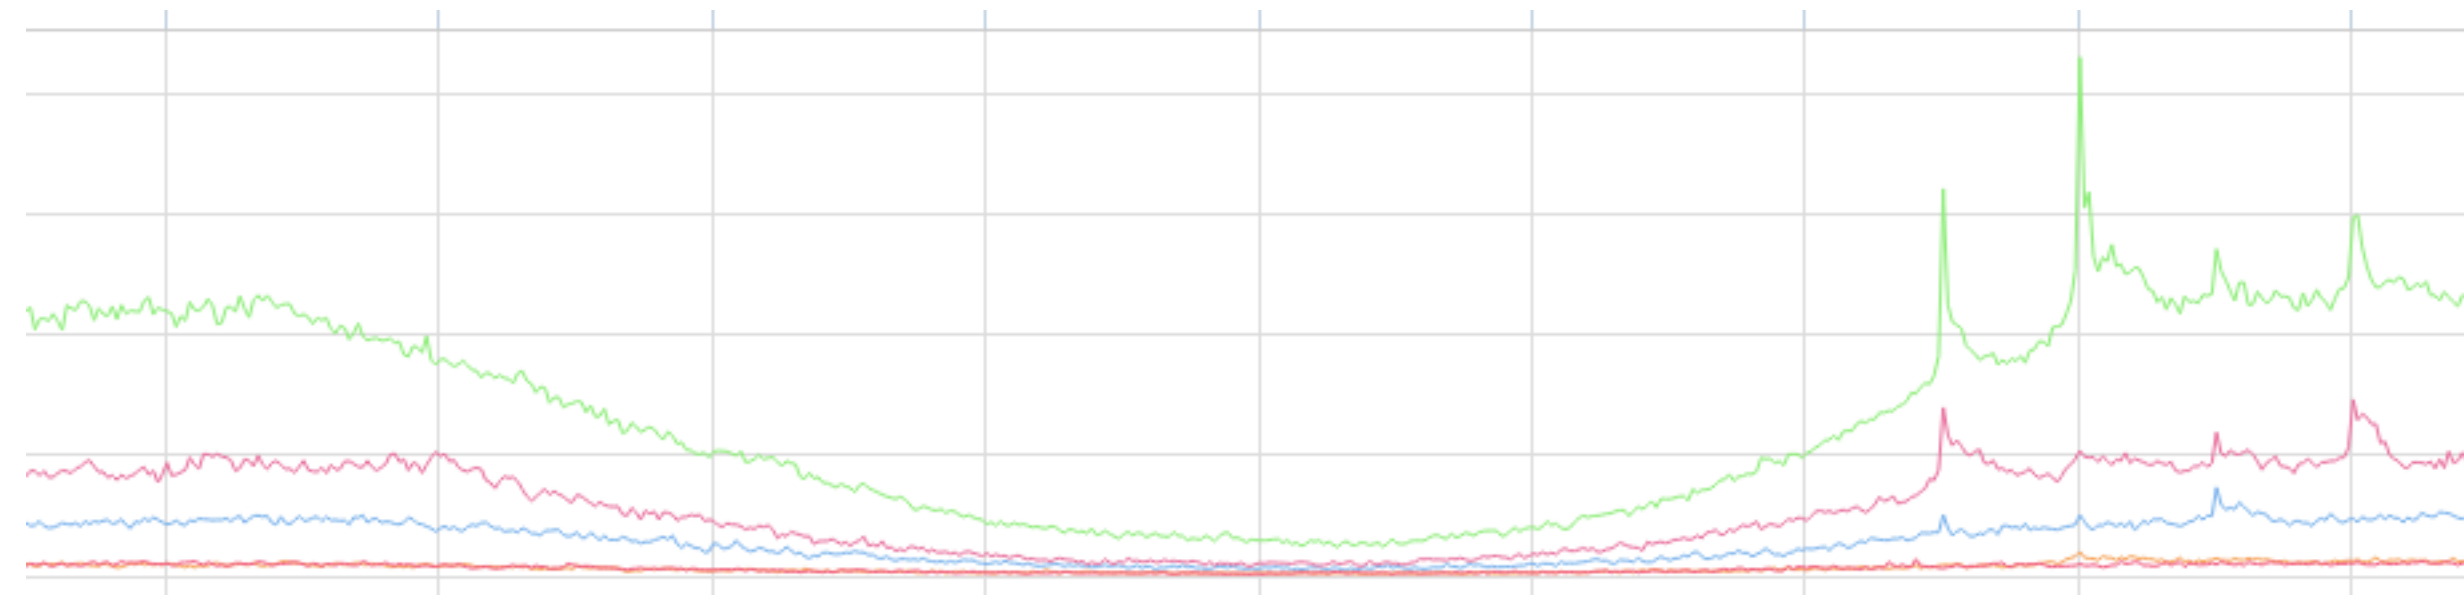

Top Sellers

Offline aggregate over many days

Hot right now

30min
sliding window

filter

count

rank

“hot right now”