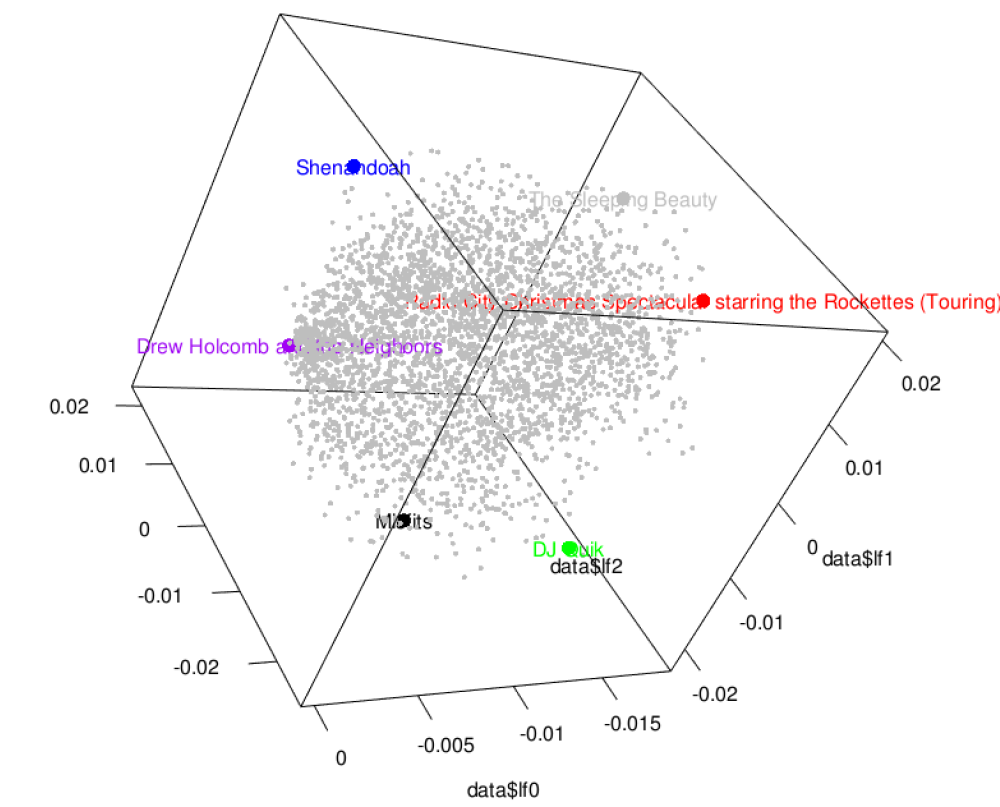

⋮

100m
users