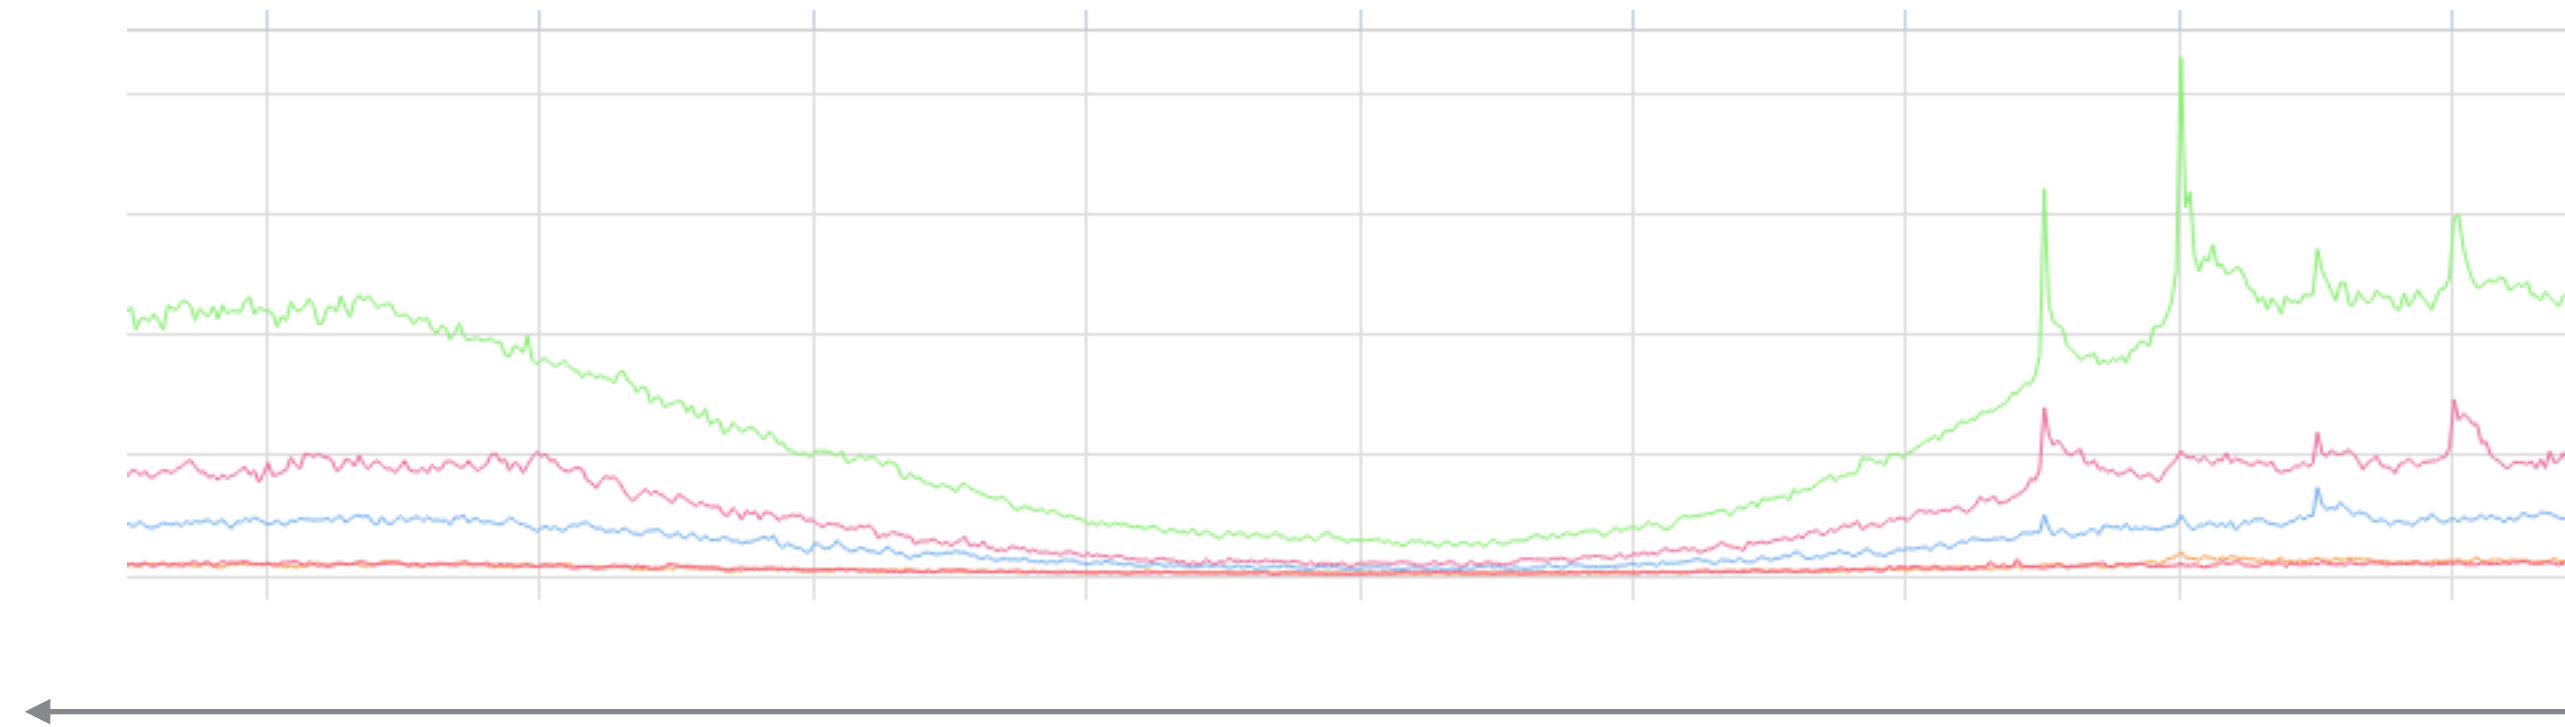

Top Sellers

Offline aggregate over many days

Hot right now

30min
sliding window

filter

count

rank

“hot right now”