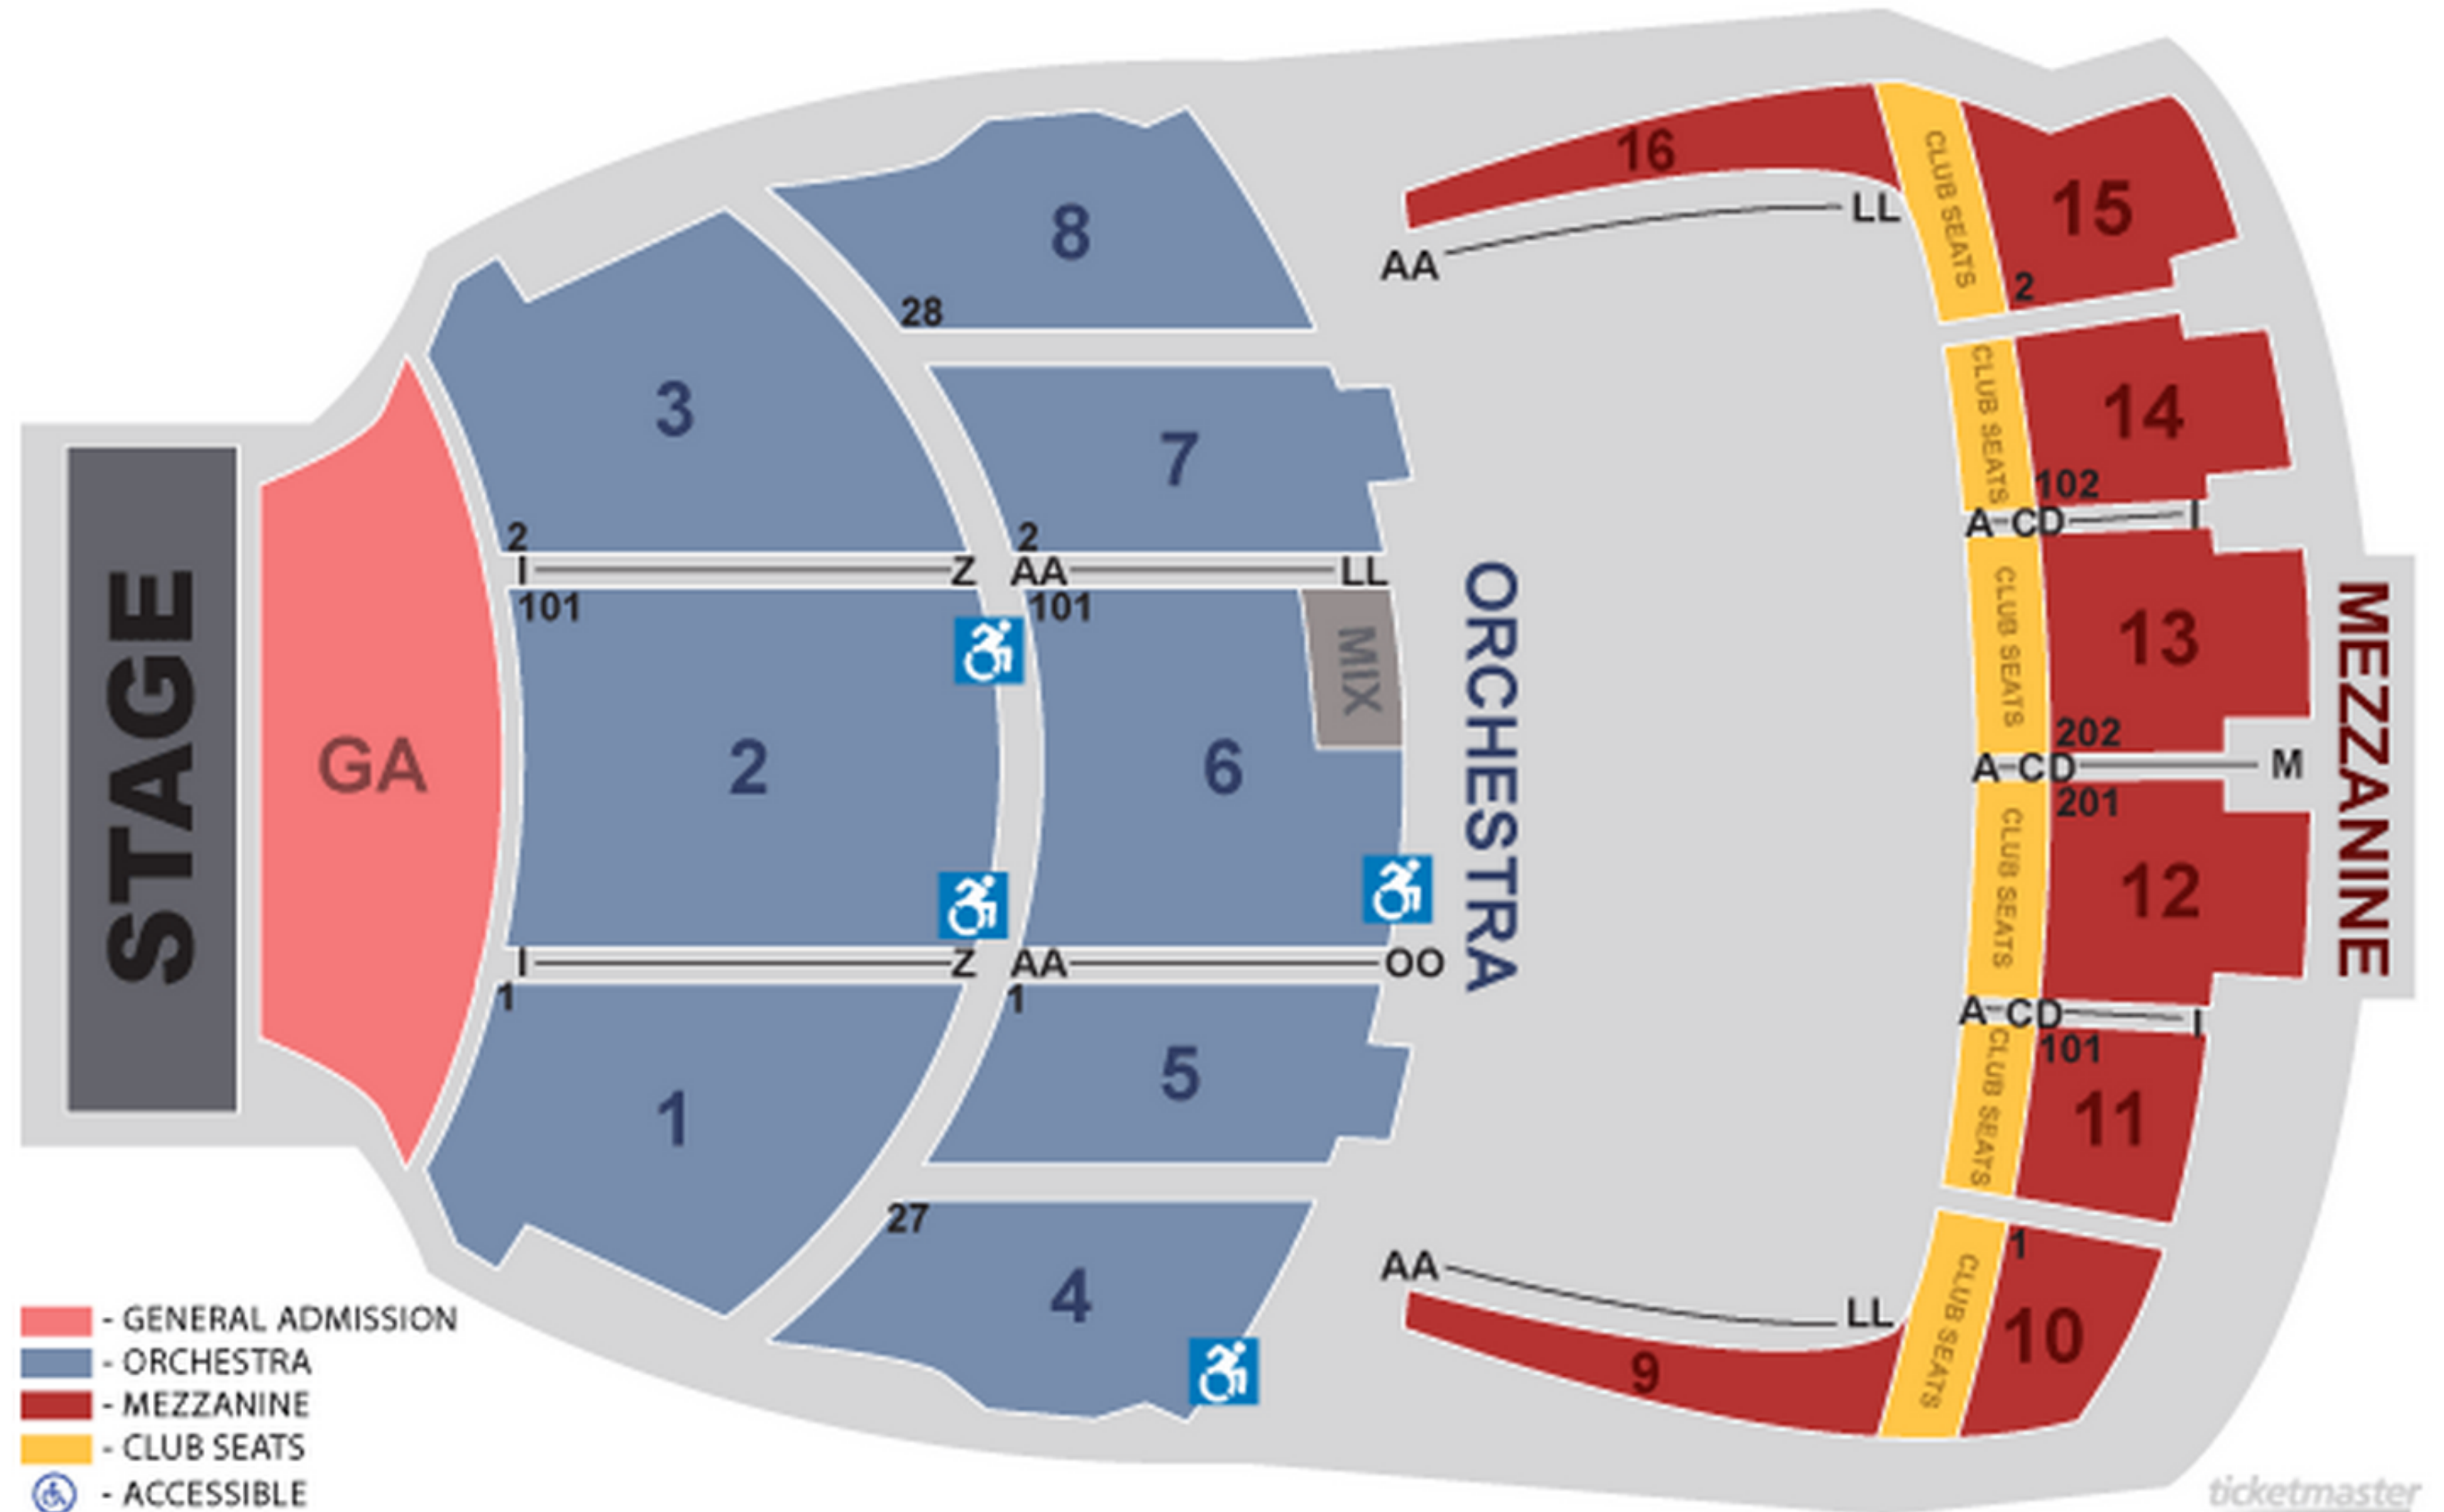

These tickets held for: 02:33

Sec SEC 1
Row Y, Seats 9-11

\$55.65 ea

Buy

[Details](#)

More tickets from venue

tens of thousands
artists

~100m
users