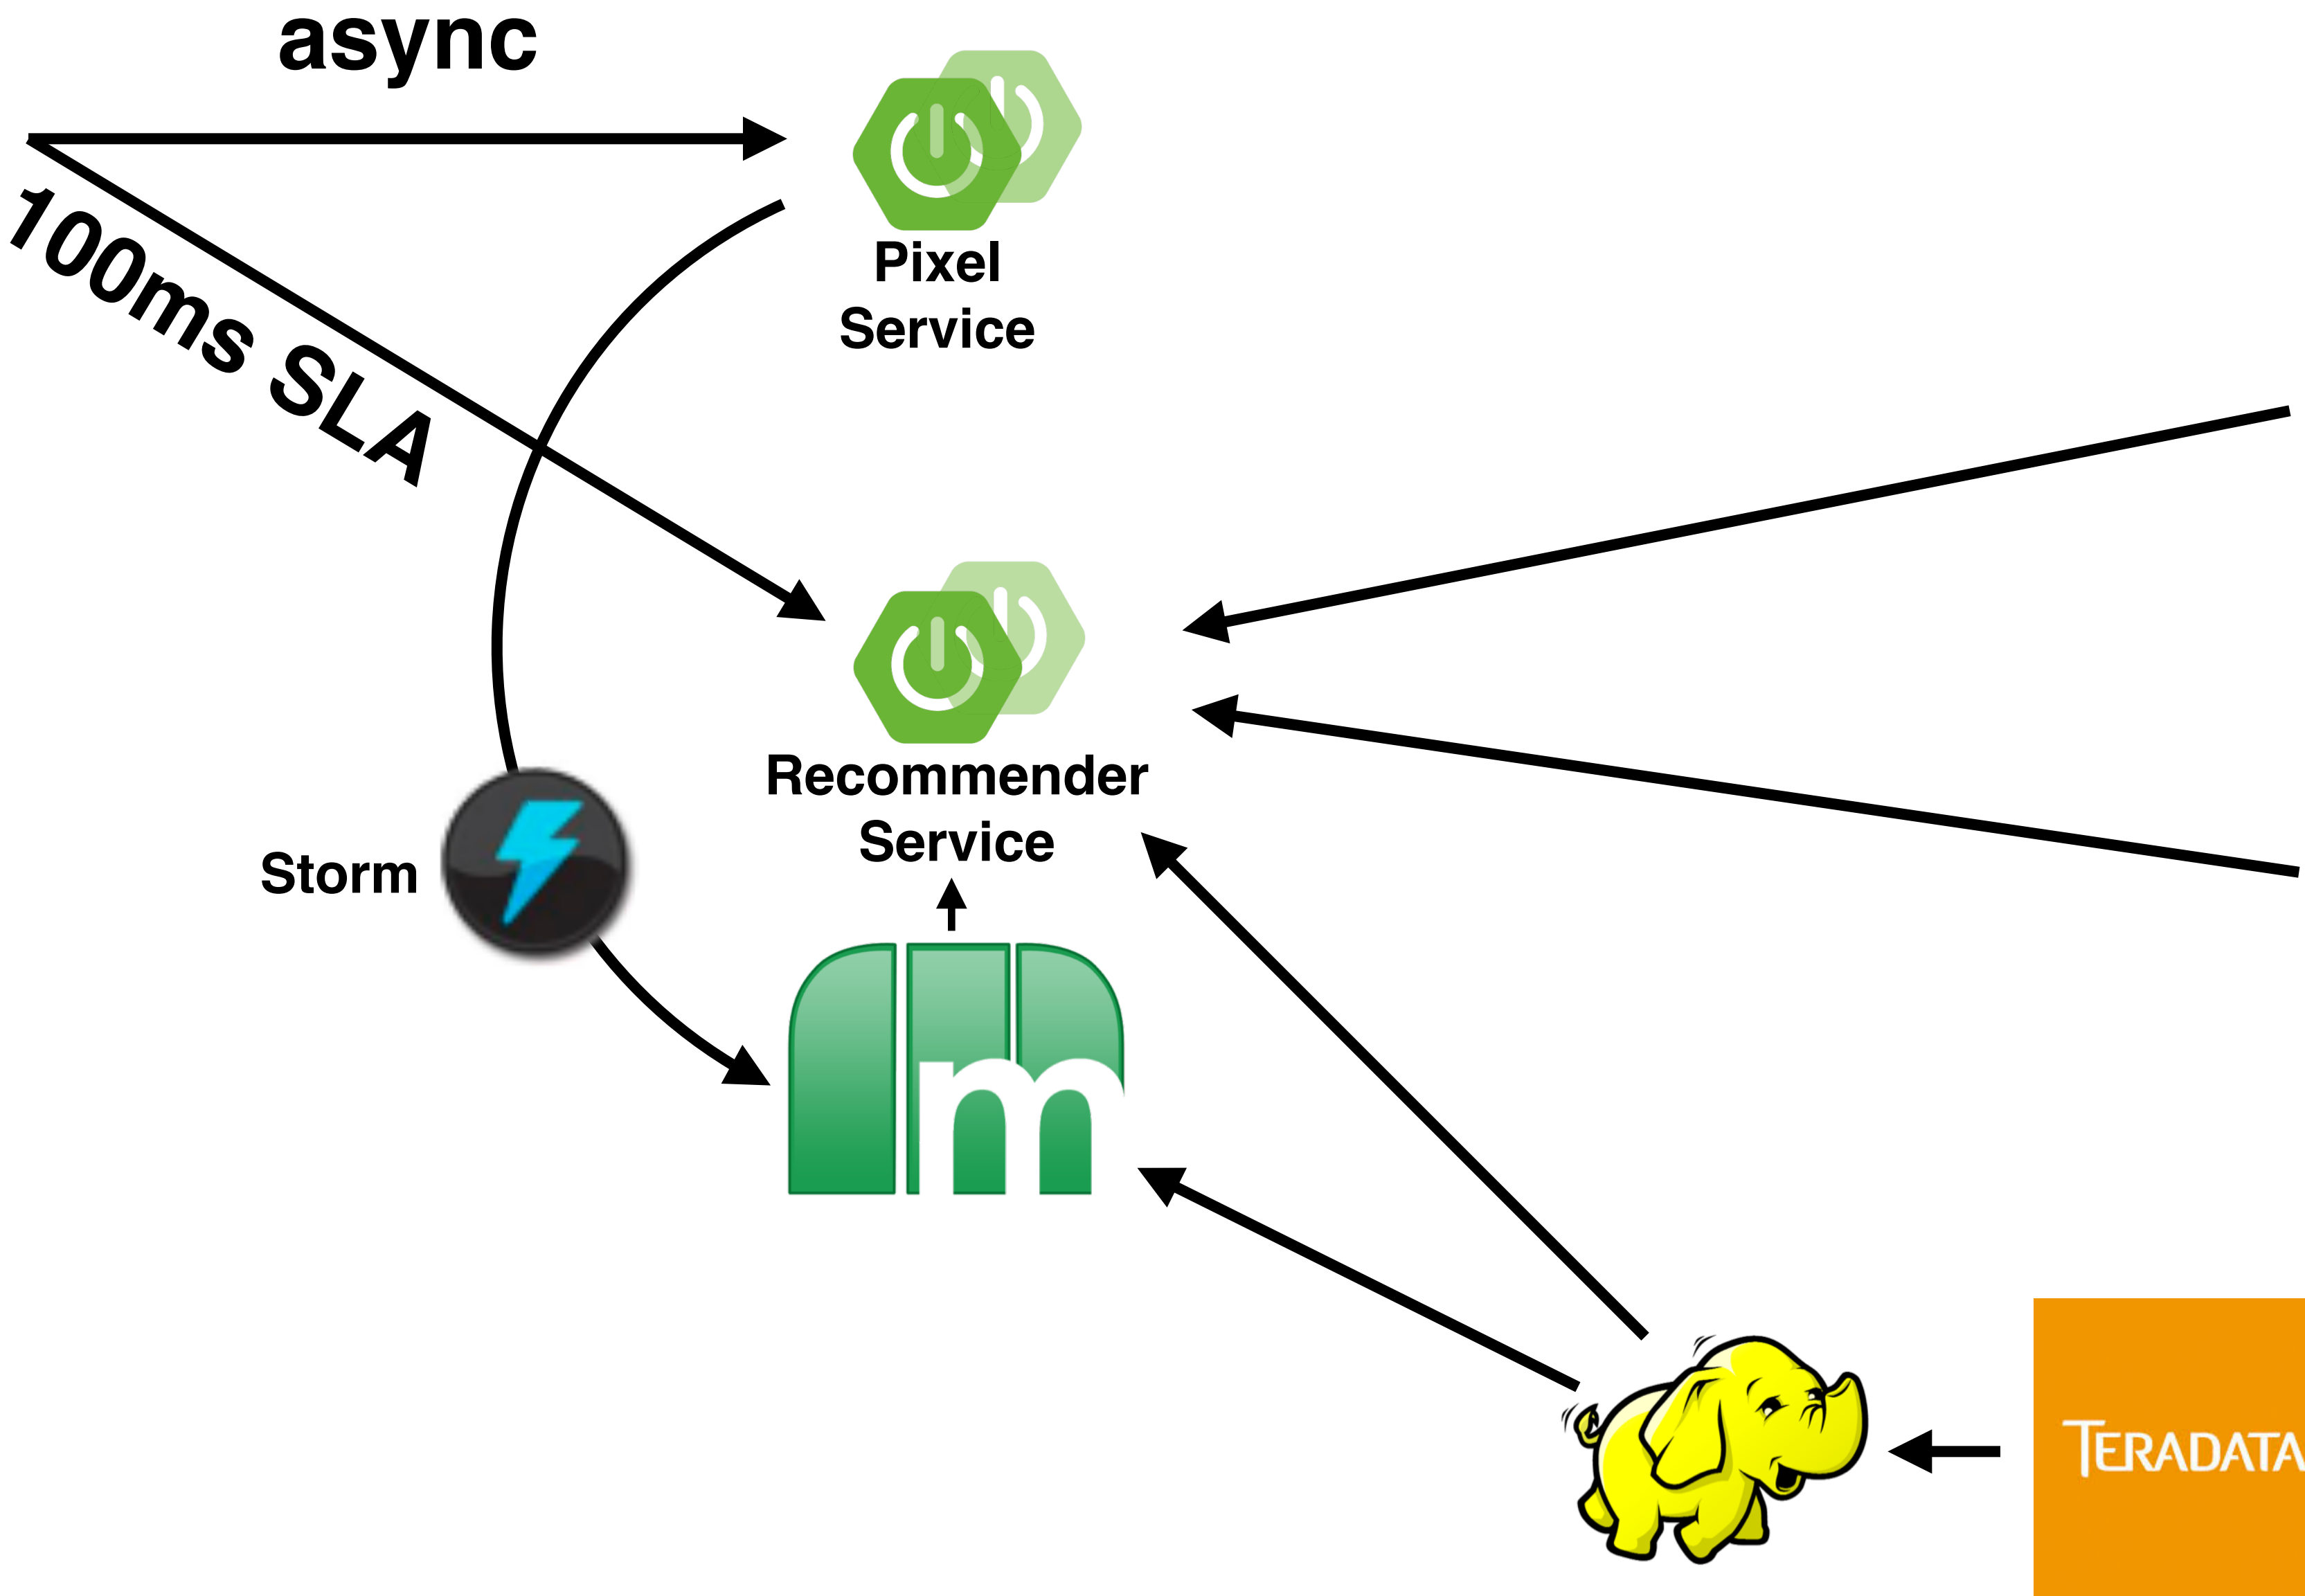

async

100ms SLA

Pixel Service

Recommender Service

Storm

Ticket Availability Service

Event Feed