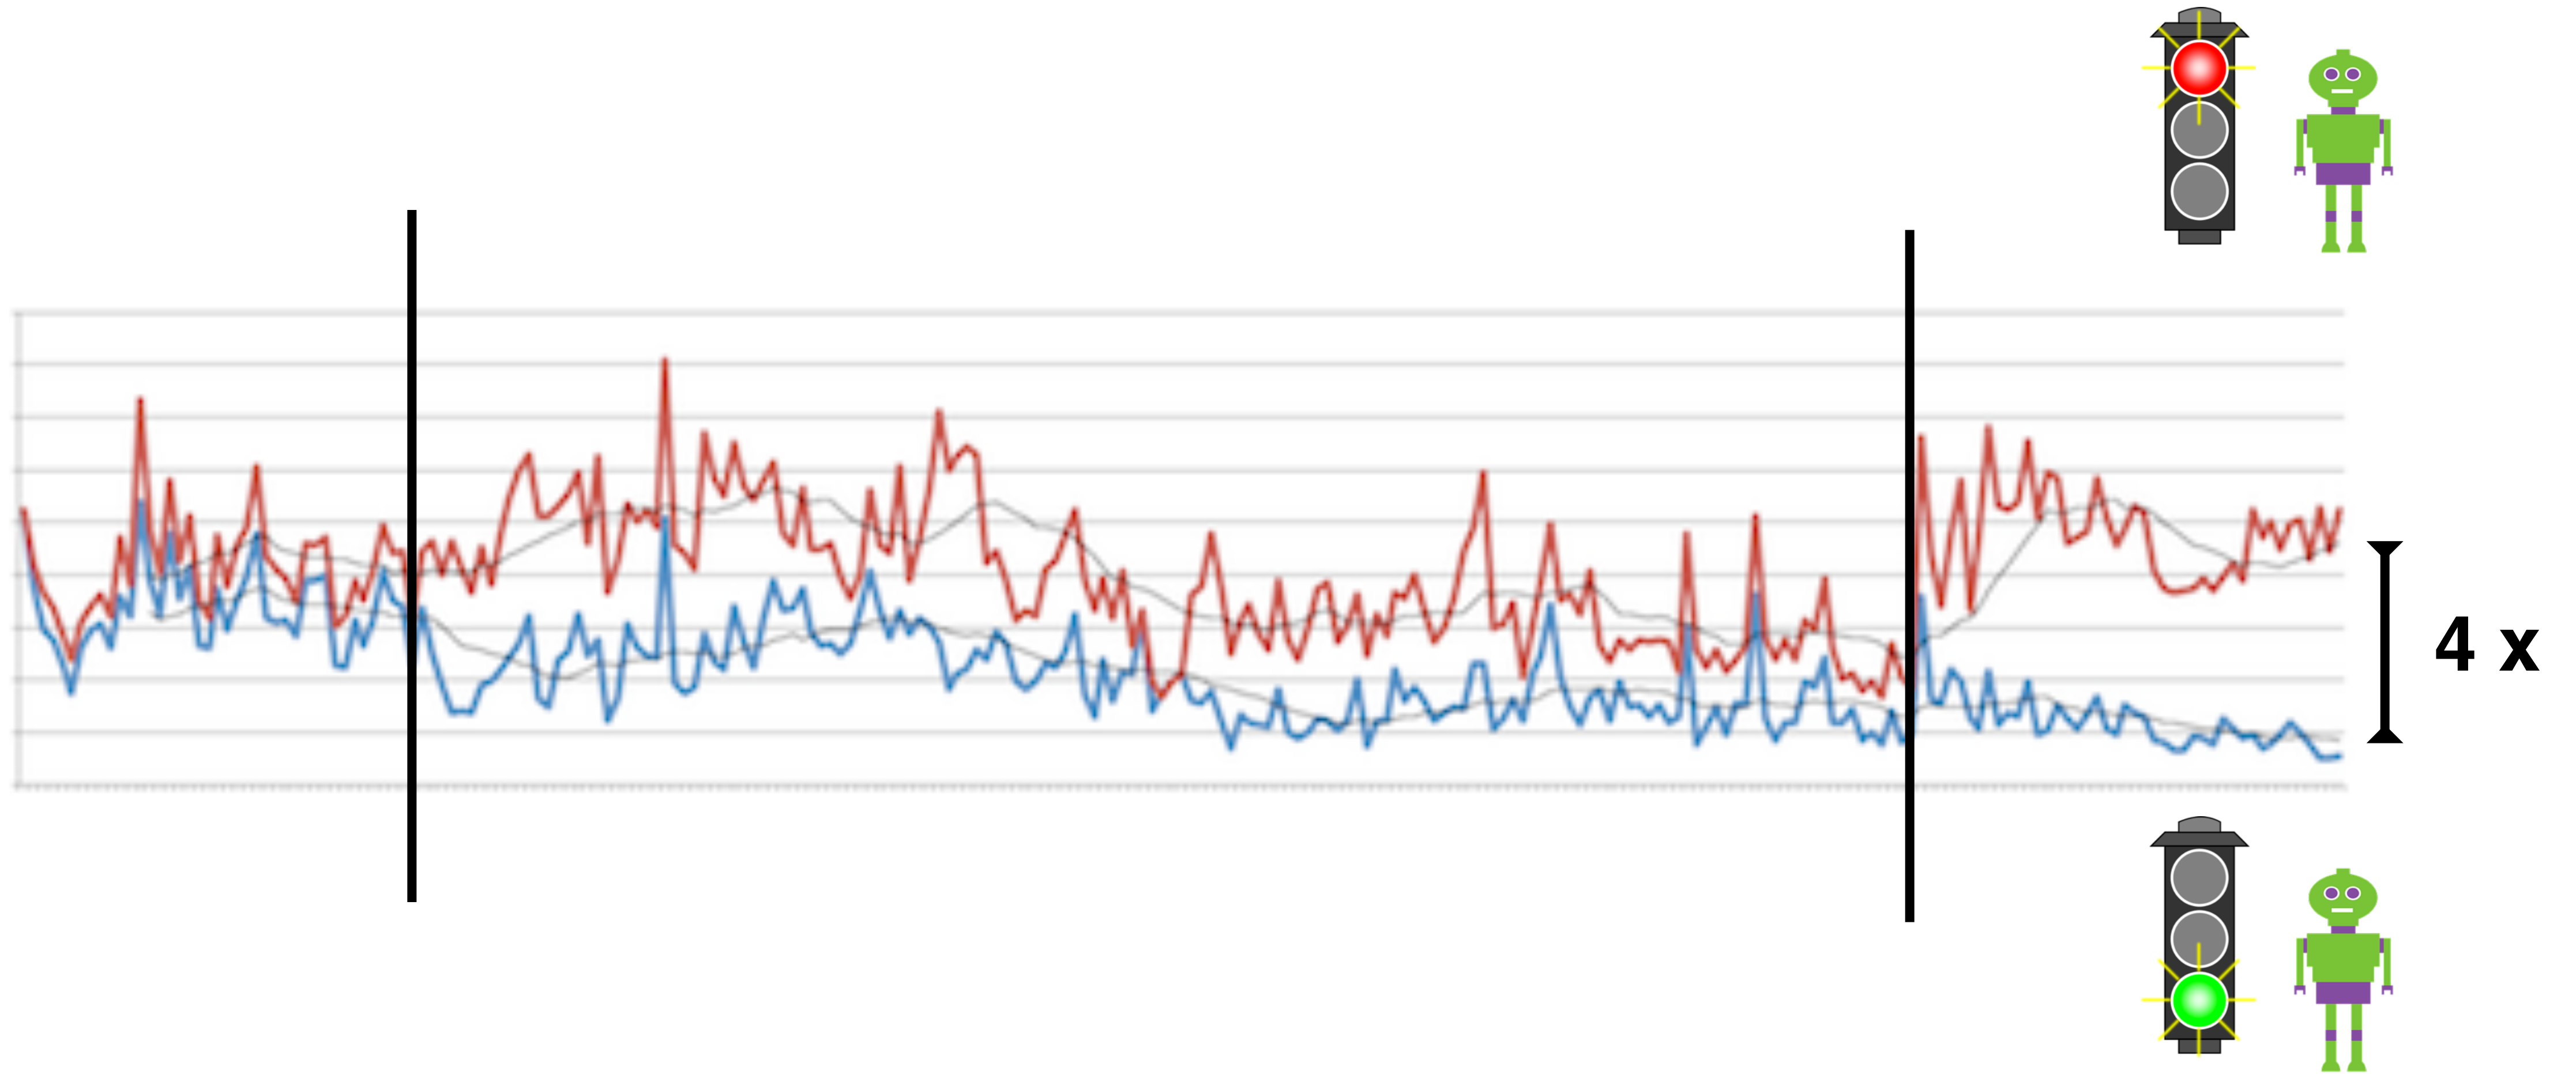

In-cart conversion